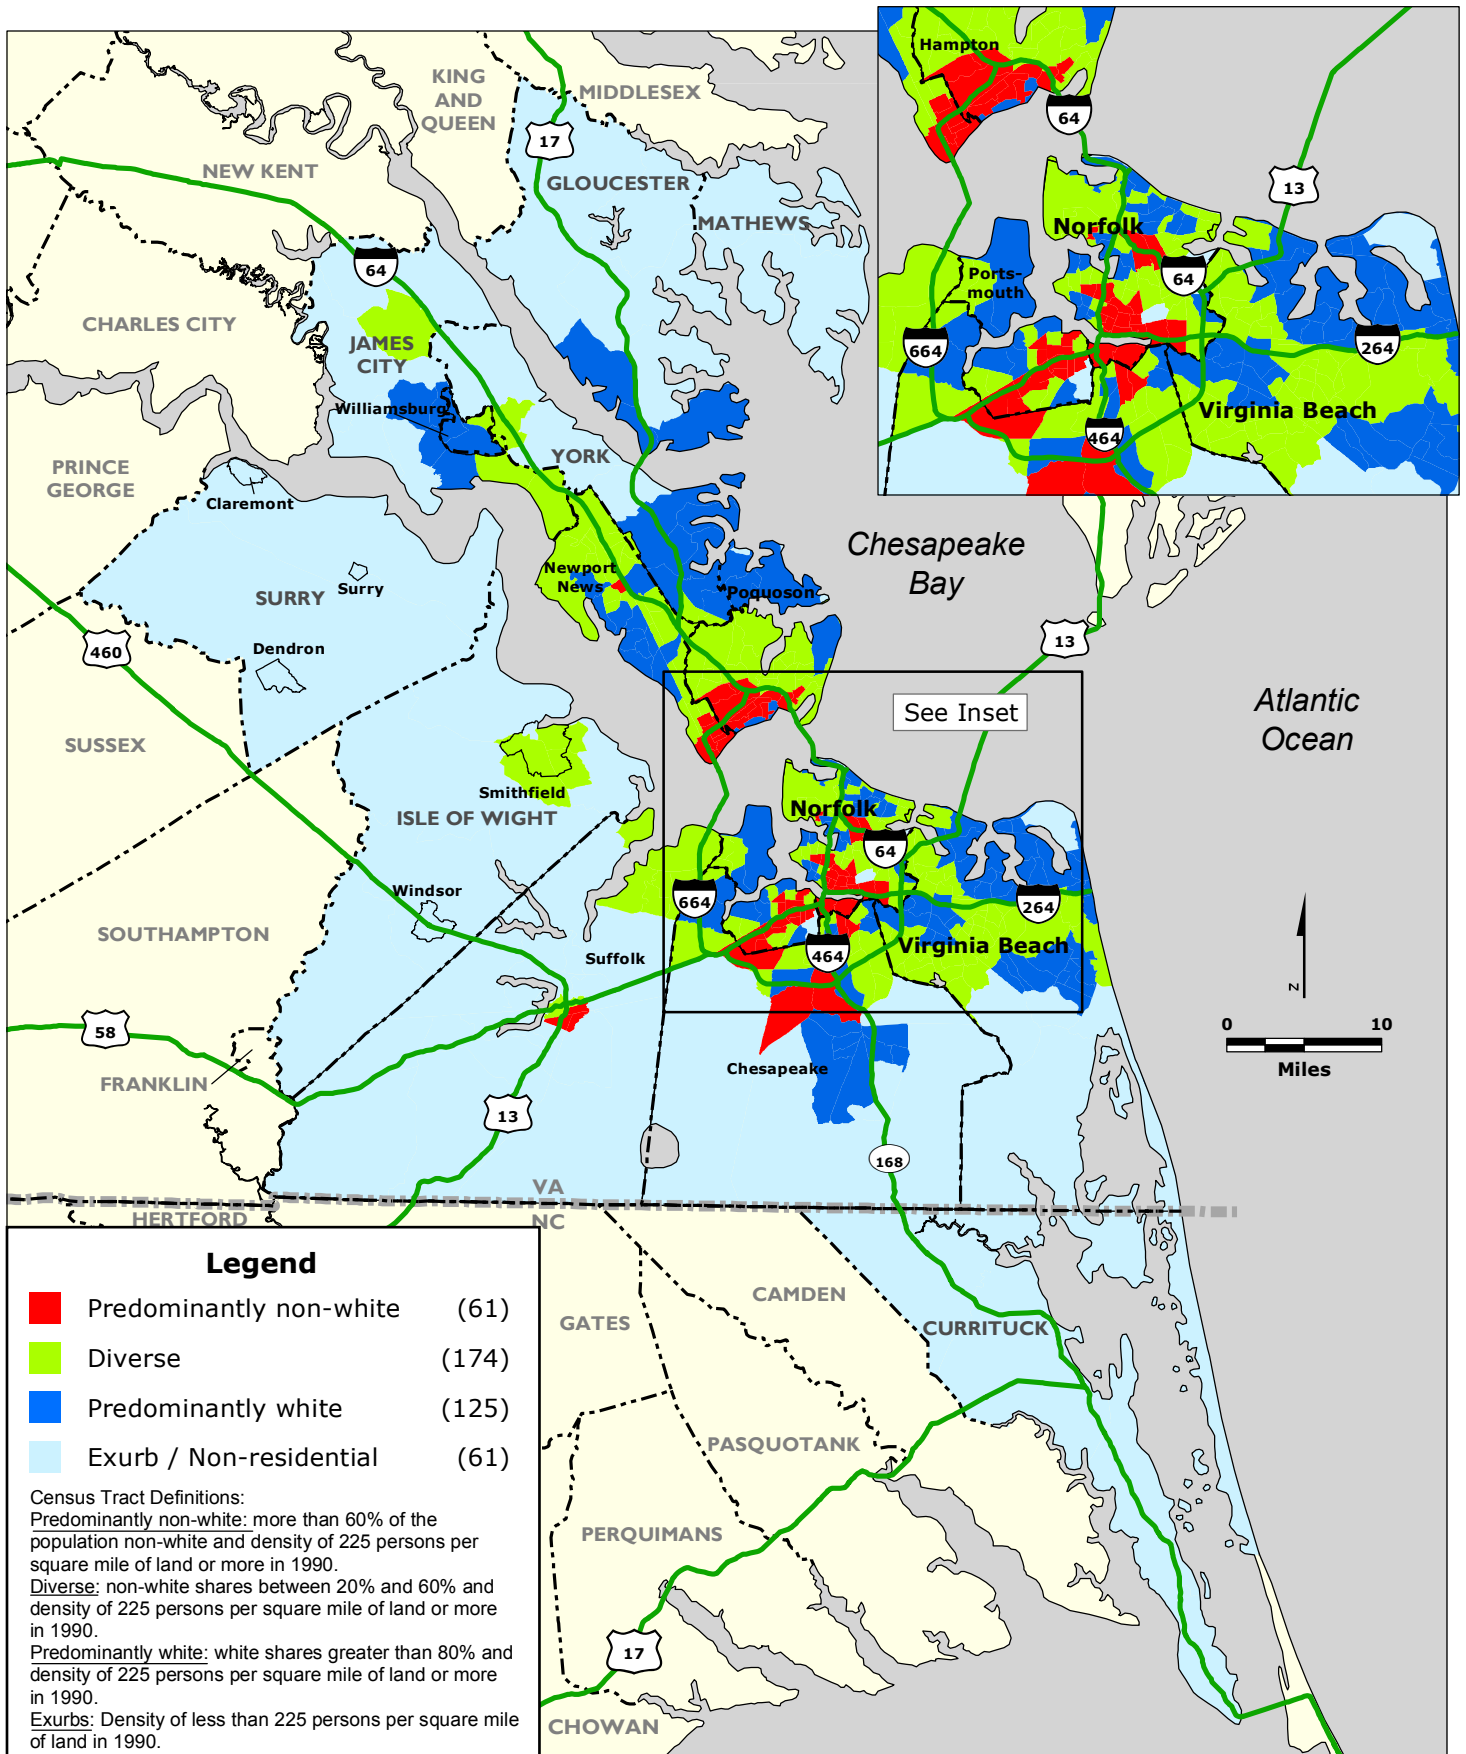

VIRGINIA BEACH-NORFOLK REGION: Community Type by Census Tract, 1990

Data Sources: U.S. Census Bureau; Geolytics NCDB.