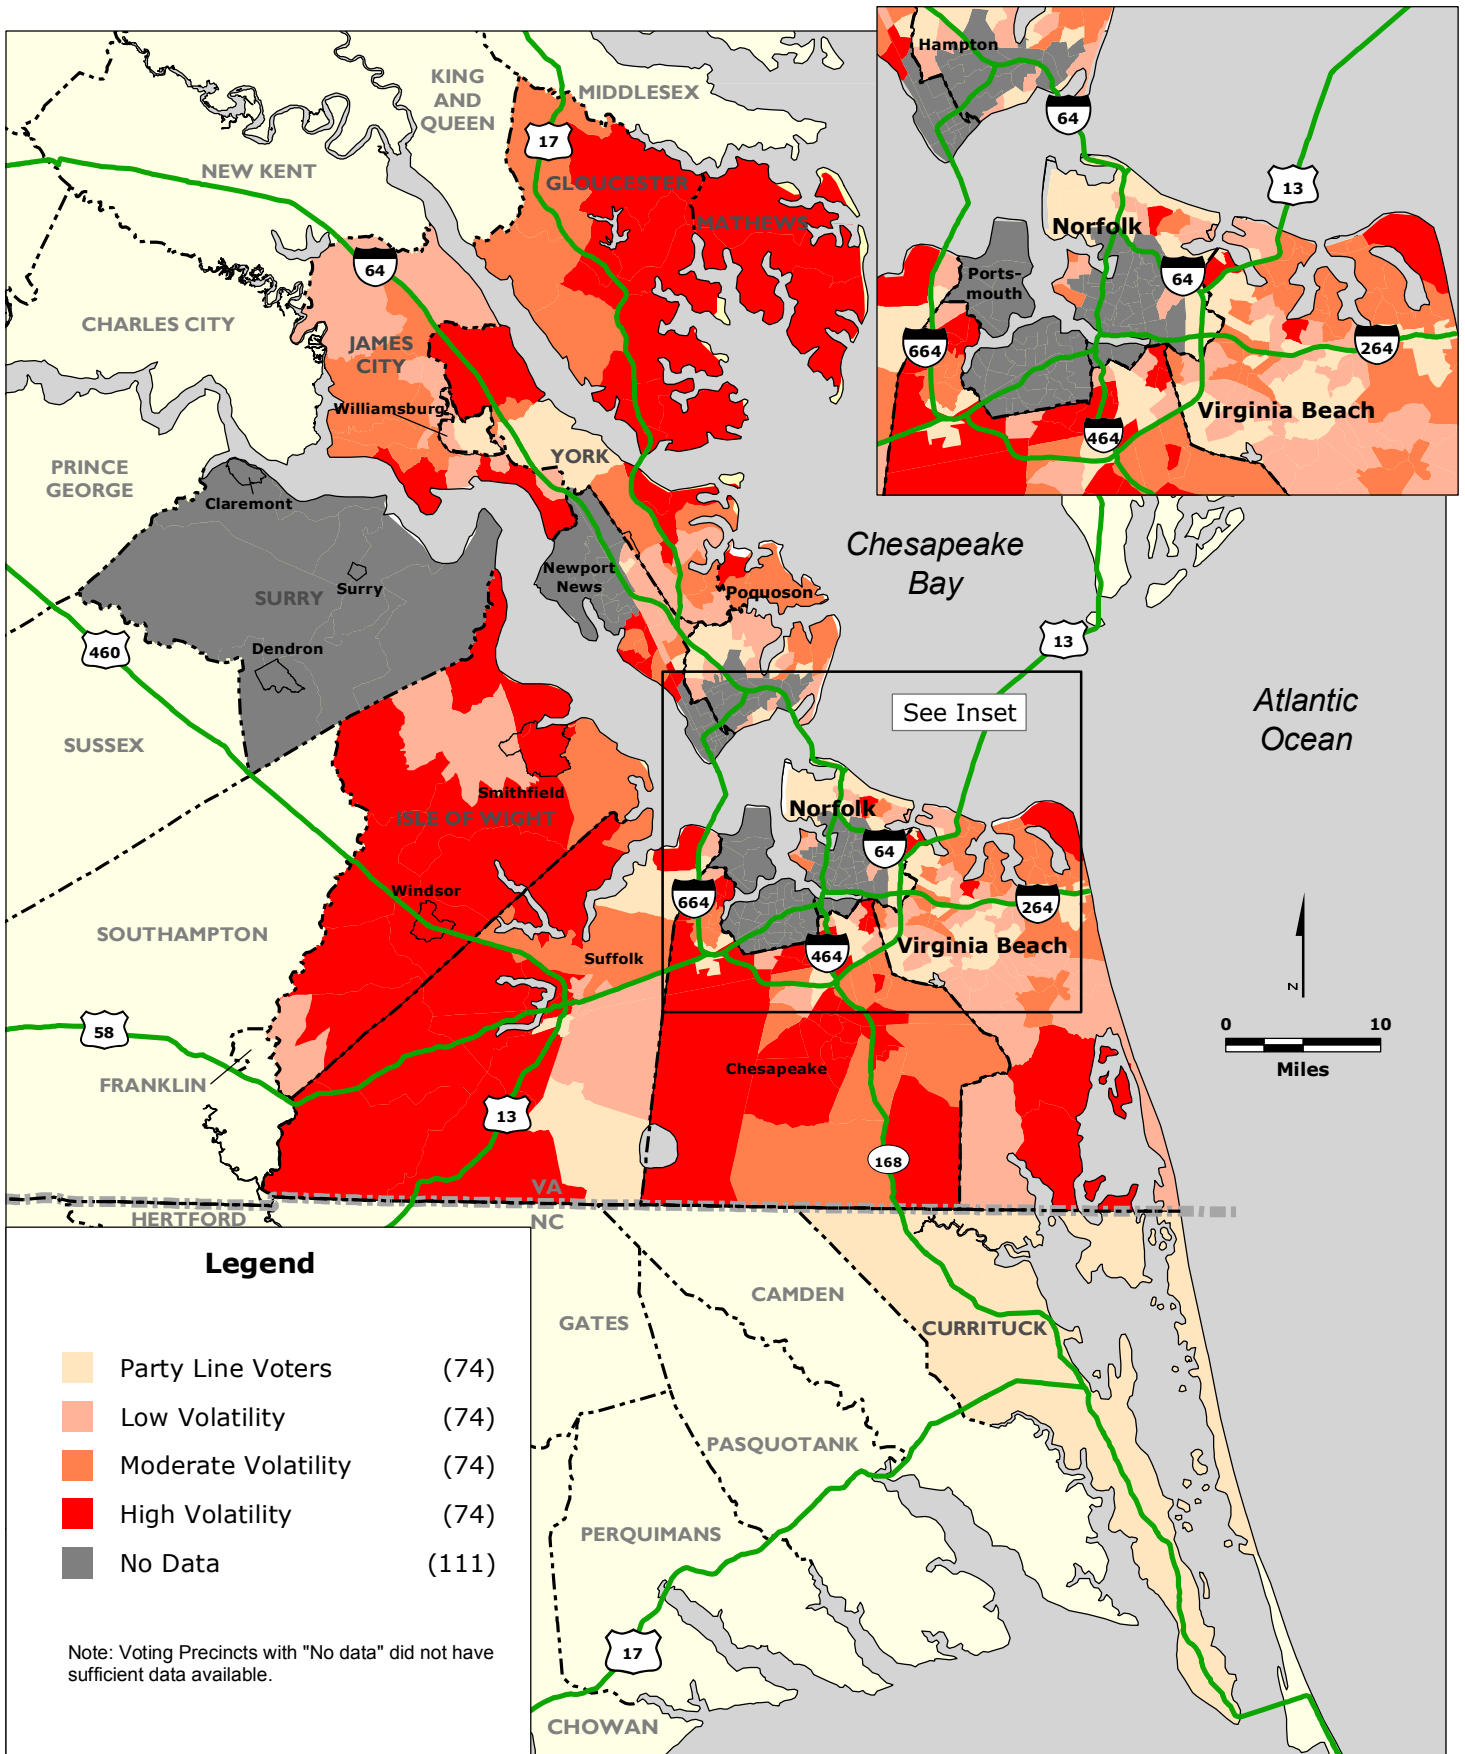

# VIRGINIA BEACH-NORFOLK REGION: Voter Volatility by Voting Precincts based on Election Results for the year 2008

Data Sources: Virginia State Board of Elections, University of Virginia, North Carolina State Board of Elections, North Carolina General Assembly, various county election sources.