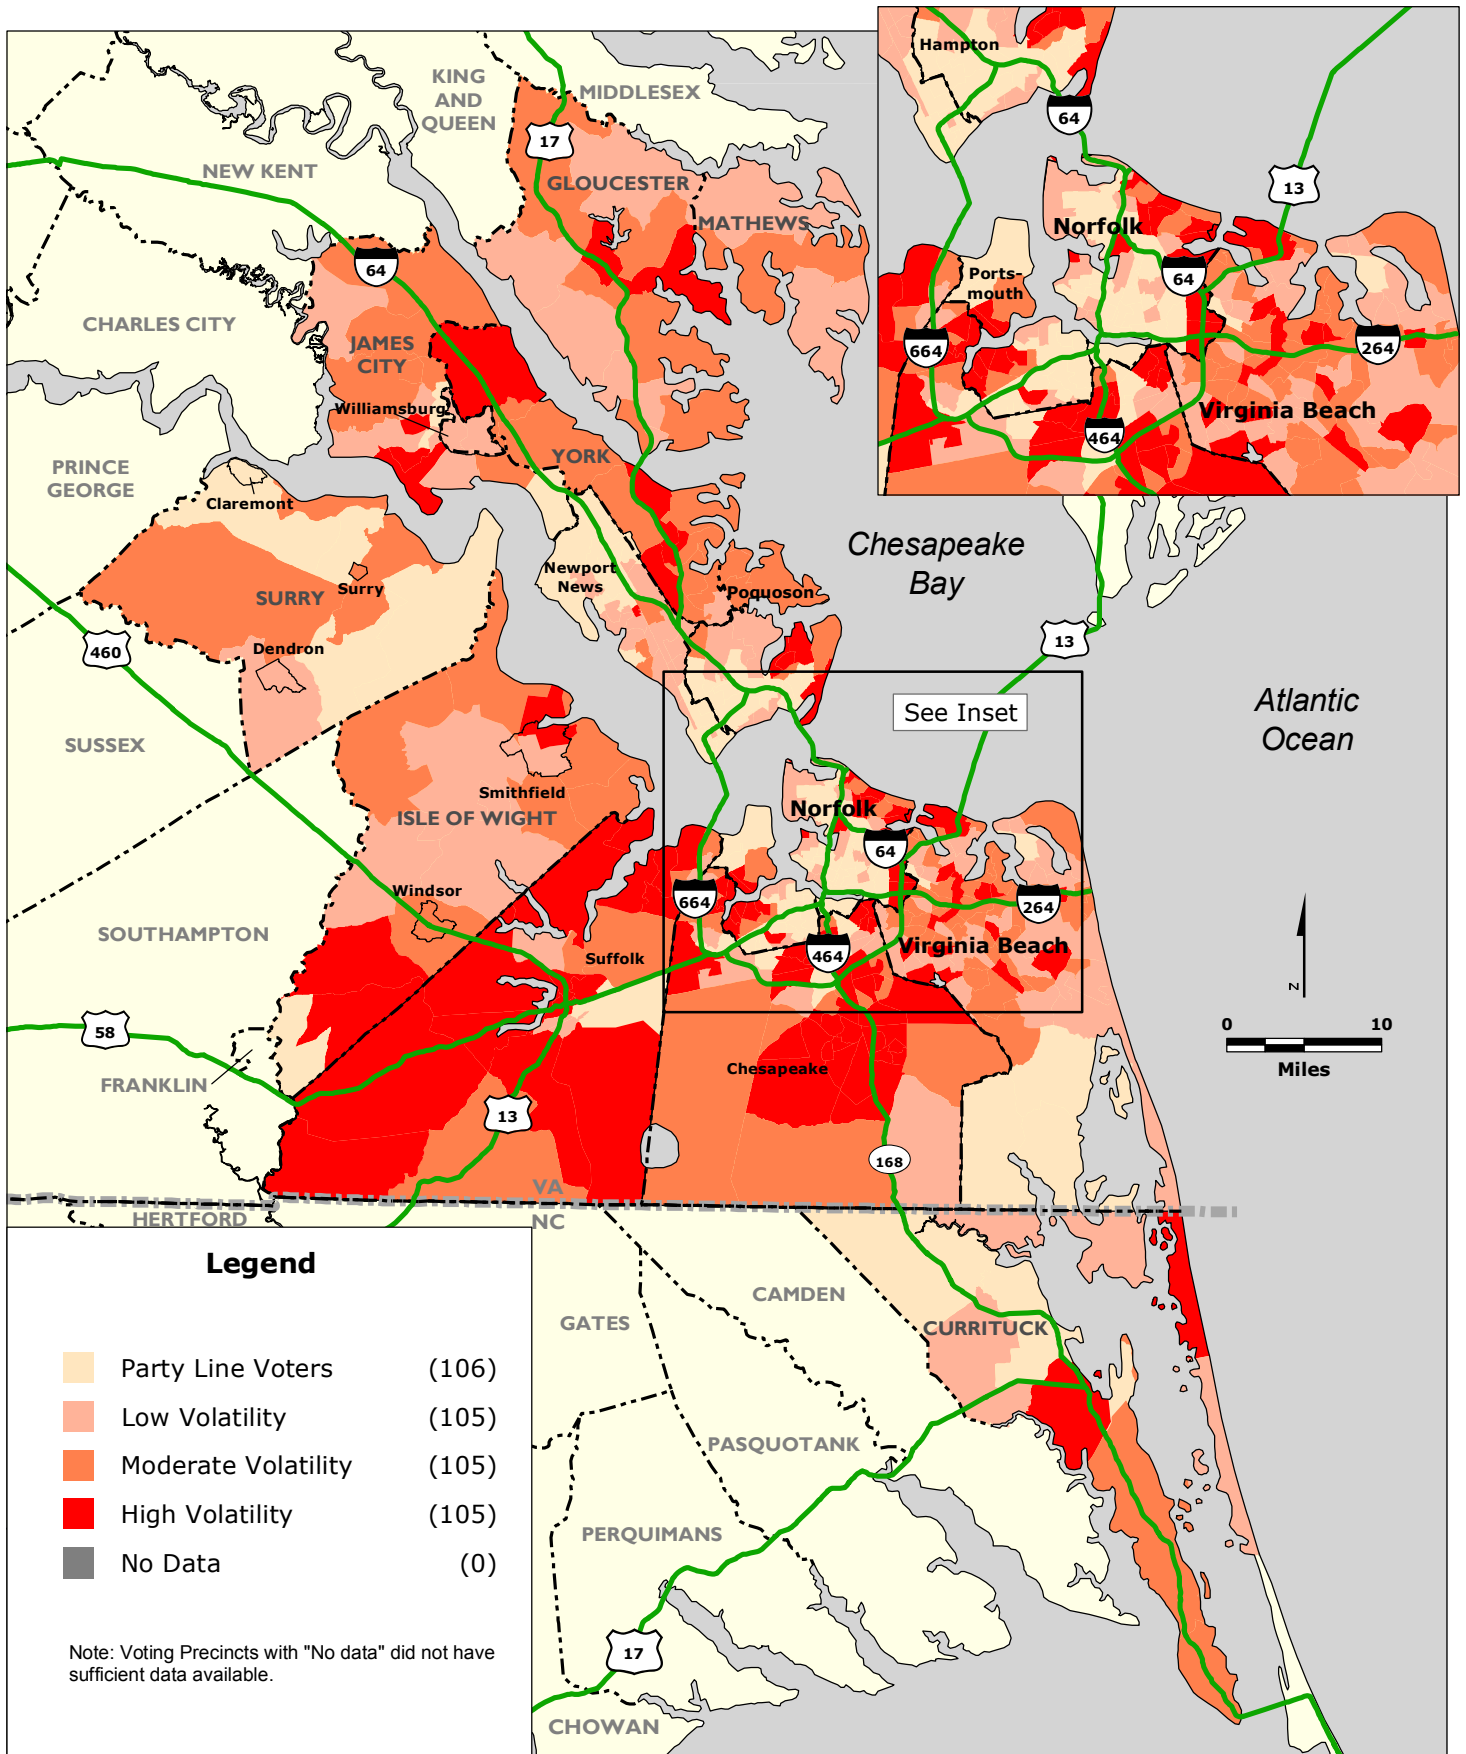

VIRGINIA BEACH-NORFOLK REGION: Voter Volatility by Voting Precincts based on Election Results for the year 2012

Data Sources: Virginia State Board of Elections, University of Virginia, North Carolina State Board of Elections, North Carolina General Assembly, various county election sources.