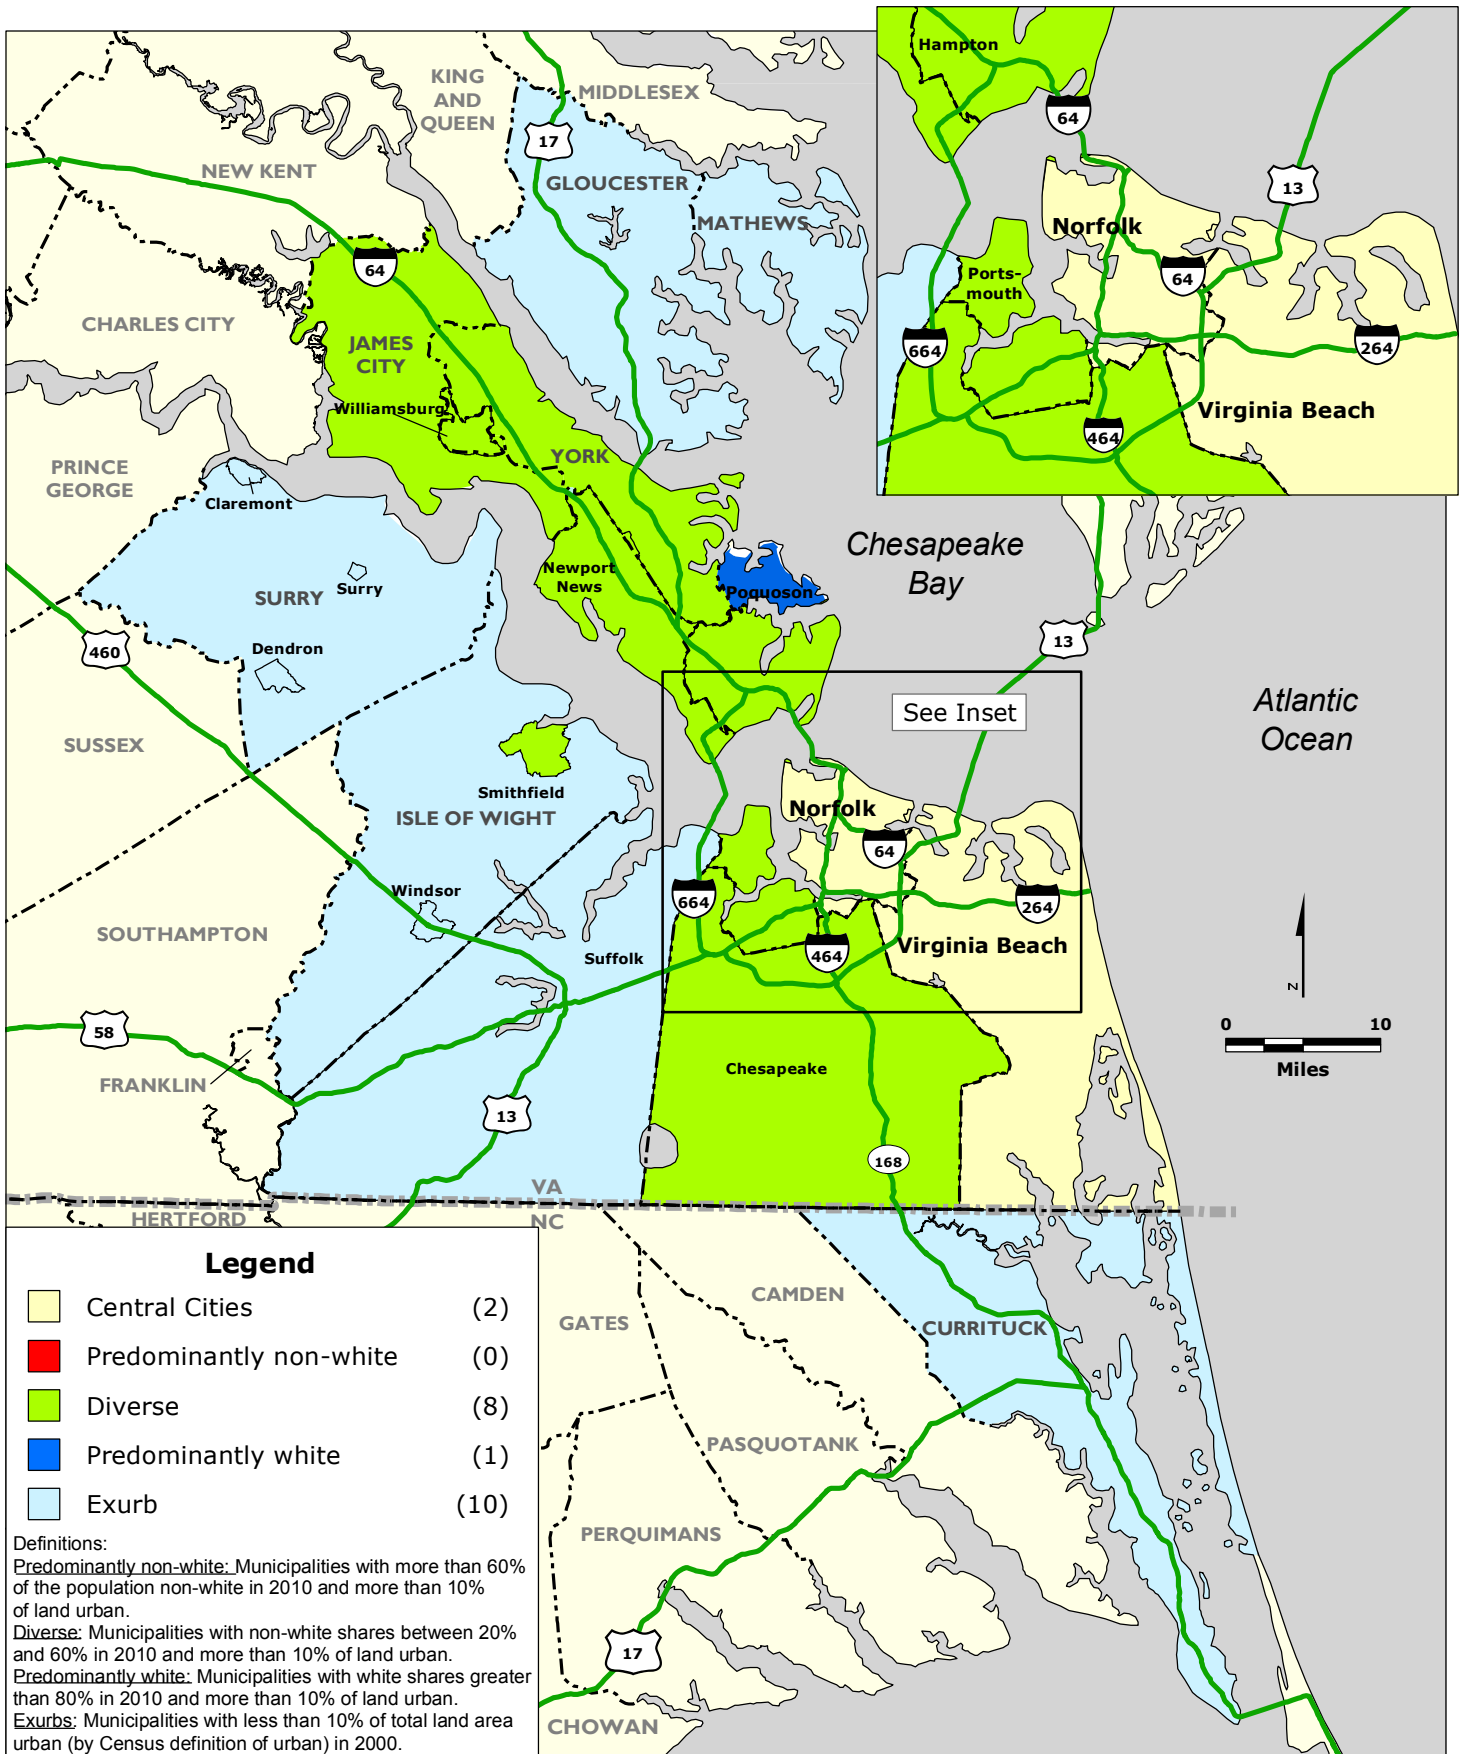

VIRGINIA BEACH-NORFOLK REGION: Community Type by Municipality and County Unincorporated Area, 2010

Data Source: U.S. Census Bureau.