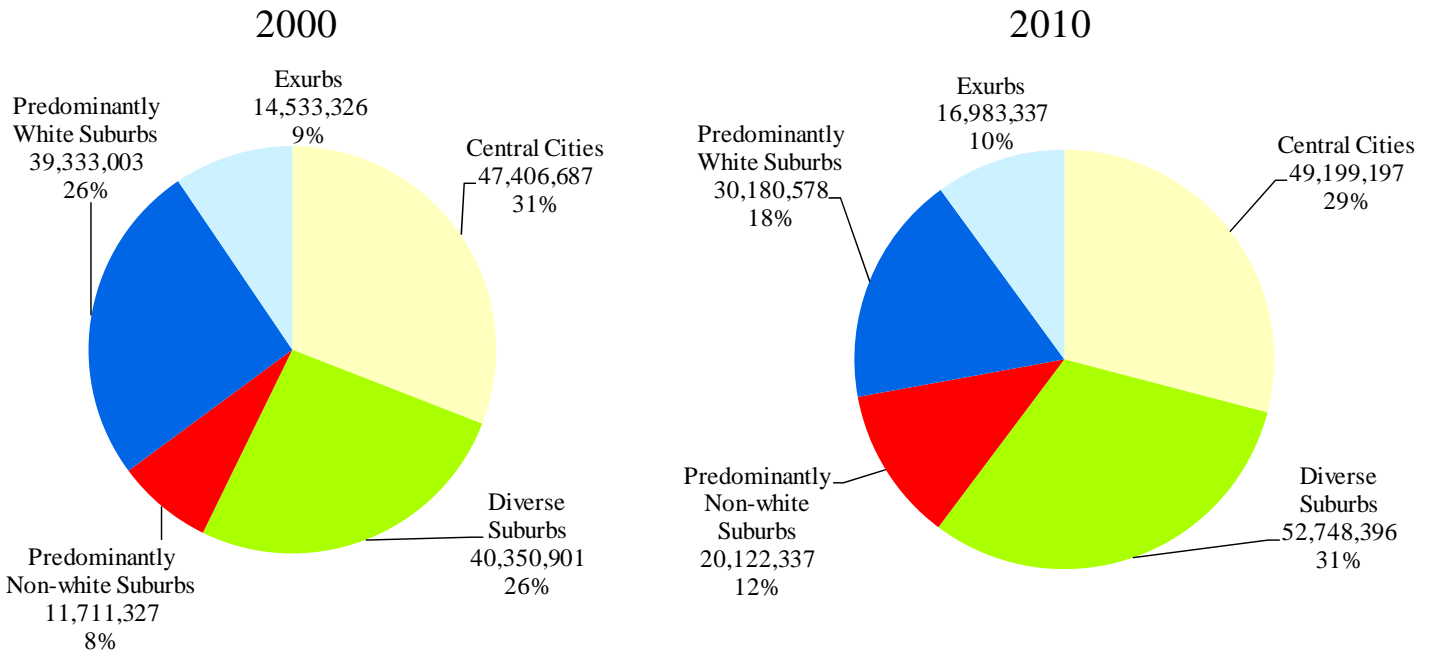

America's Racially Diverse Suburbs: Opportunities and Challenges

50 Largest U.S. Metropolitan Areas

Community types in the 50 largest metropolitan areas

Characteristics of the Community Types in the 50 largest metropolitan areas

Data Sources: Population, income and poverty—Census Bureau; Jobs—Local Employer-Household Dynamics Program; Tax base—various state and local government sources.

America's Racially Diverse Suburbs: Opportunities and Challenges

Virginia Beach Metropolitan Area

Community Types in Virginia Beach

Characteristics of the Community Types in Virginia Beach

Data Sources: Population, income and poverty—Census Bureau; Jobs—Local Employer-Household Dynamics Program; Tax base—various state and local government sources.

Virginia Beach Metropolitan Area: Fact Sheet

Breakdown of Community Type

	2010 <u>Population</u>	Share of Metro <u>Population</u>	Share of Suburban <u>Population</u>
Diverse	790,529	46	77
Predominantly non-white	0	0	0
Predominantly white	12,150	1	1
Exurb	230,535	13	22
Central City	680,797	40	