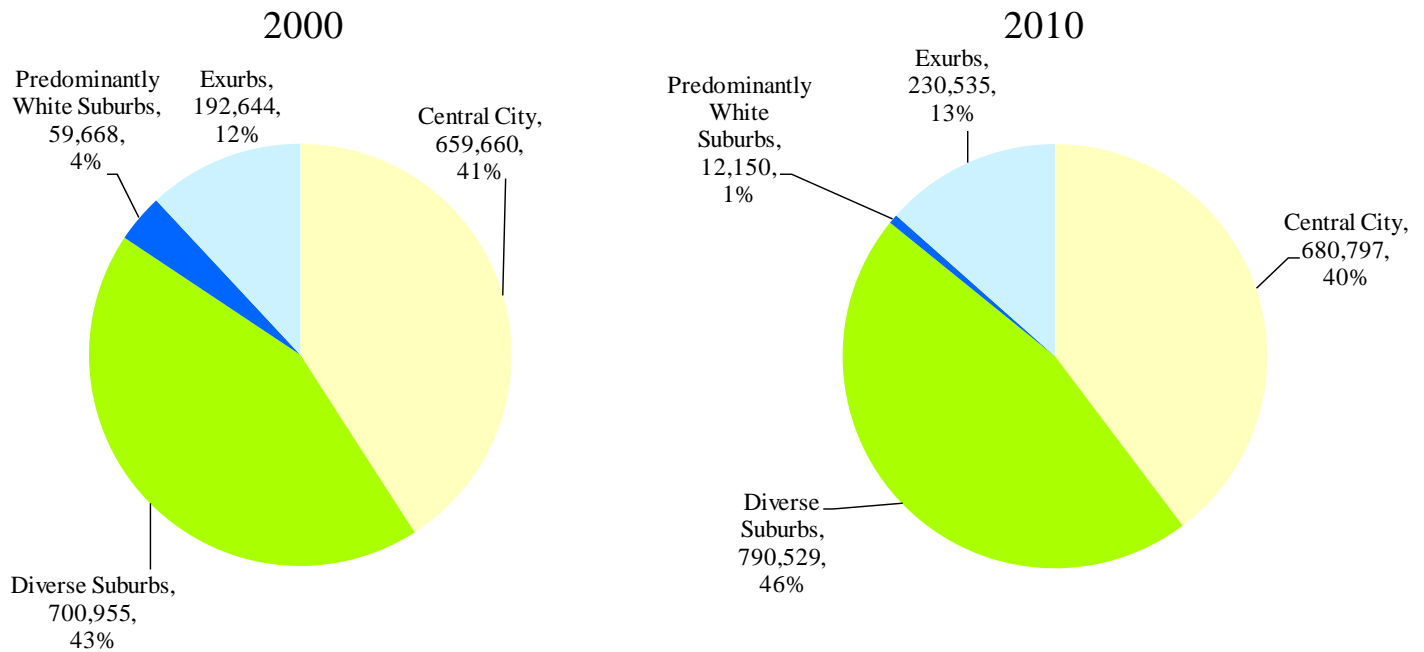

America's Racially Diverse Suburbs: Opportunities and Challenges

50 Largest U.S. Metropolitan Areas

Community types in the 50 largest metropolitan areas

Characteristics of the Community Types in the 50 largest metropolitan areas

Data Sources: Population, income and poverty—Census Bureau; Jobs—Local Employer-Household Dynamics Program; Tax base—various state and local government sources.

America's Racially Diverse Suburbs: Opportunities and Challenges

Virginia Beach Metropolitan Area

Community Types in Virginia Beach

Characteristics of the Community Types in Virginia Beach

Data Sources: Population, income and poverty—Census Bureau; Jobs—Local Employer-Household Dynamics Program; Tax base—various state and local government sources.

Virginia Beach Metropolitan Area: Fact Sheet

Breakdown of Community Type

	2010 <u>Population</u>	Share of Metro <u>Population</u>	Share of Suburban <u>Population</u>
Diverse	790,529	46	77
Predominantly non-white	0	0	0
Predominantly white	12,150	1	1
Exurb	230,535	13	22
Central City	680,797	40	