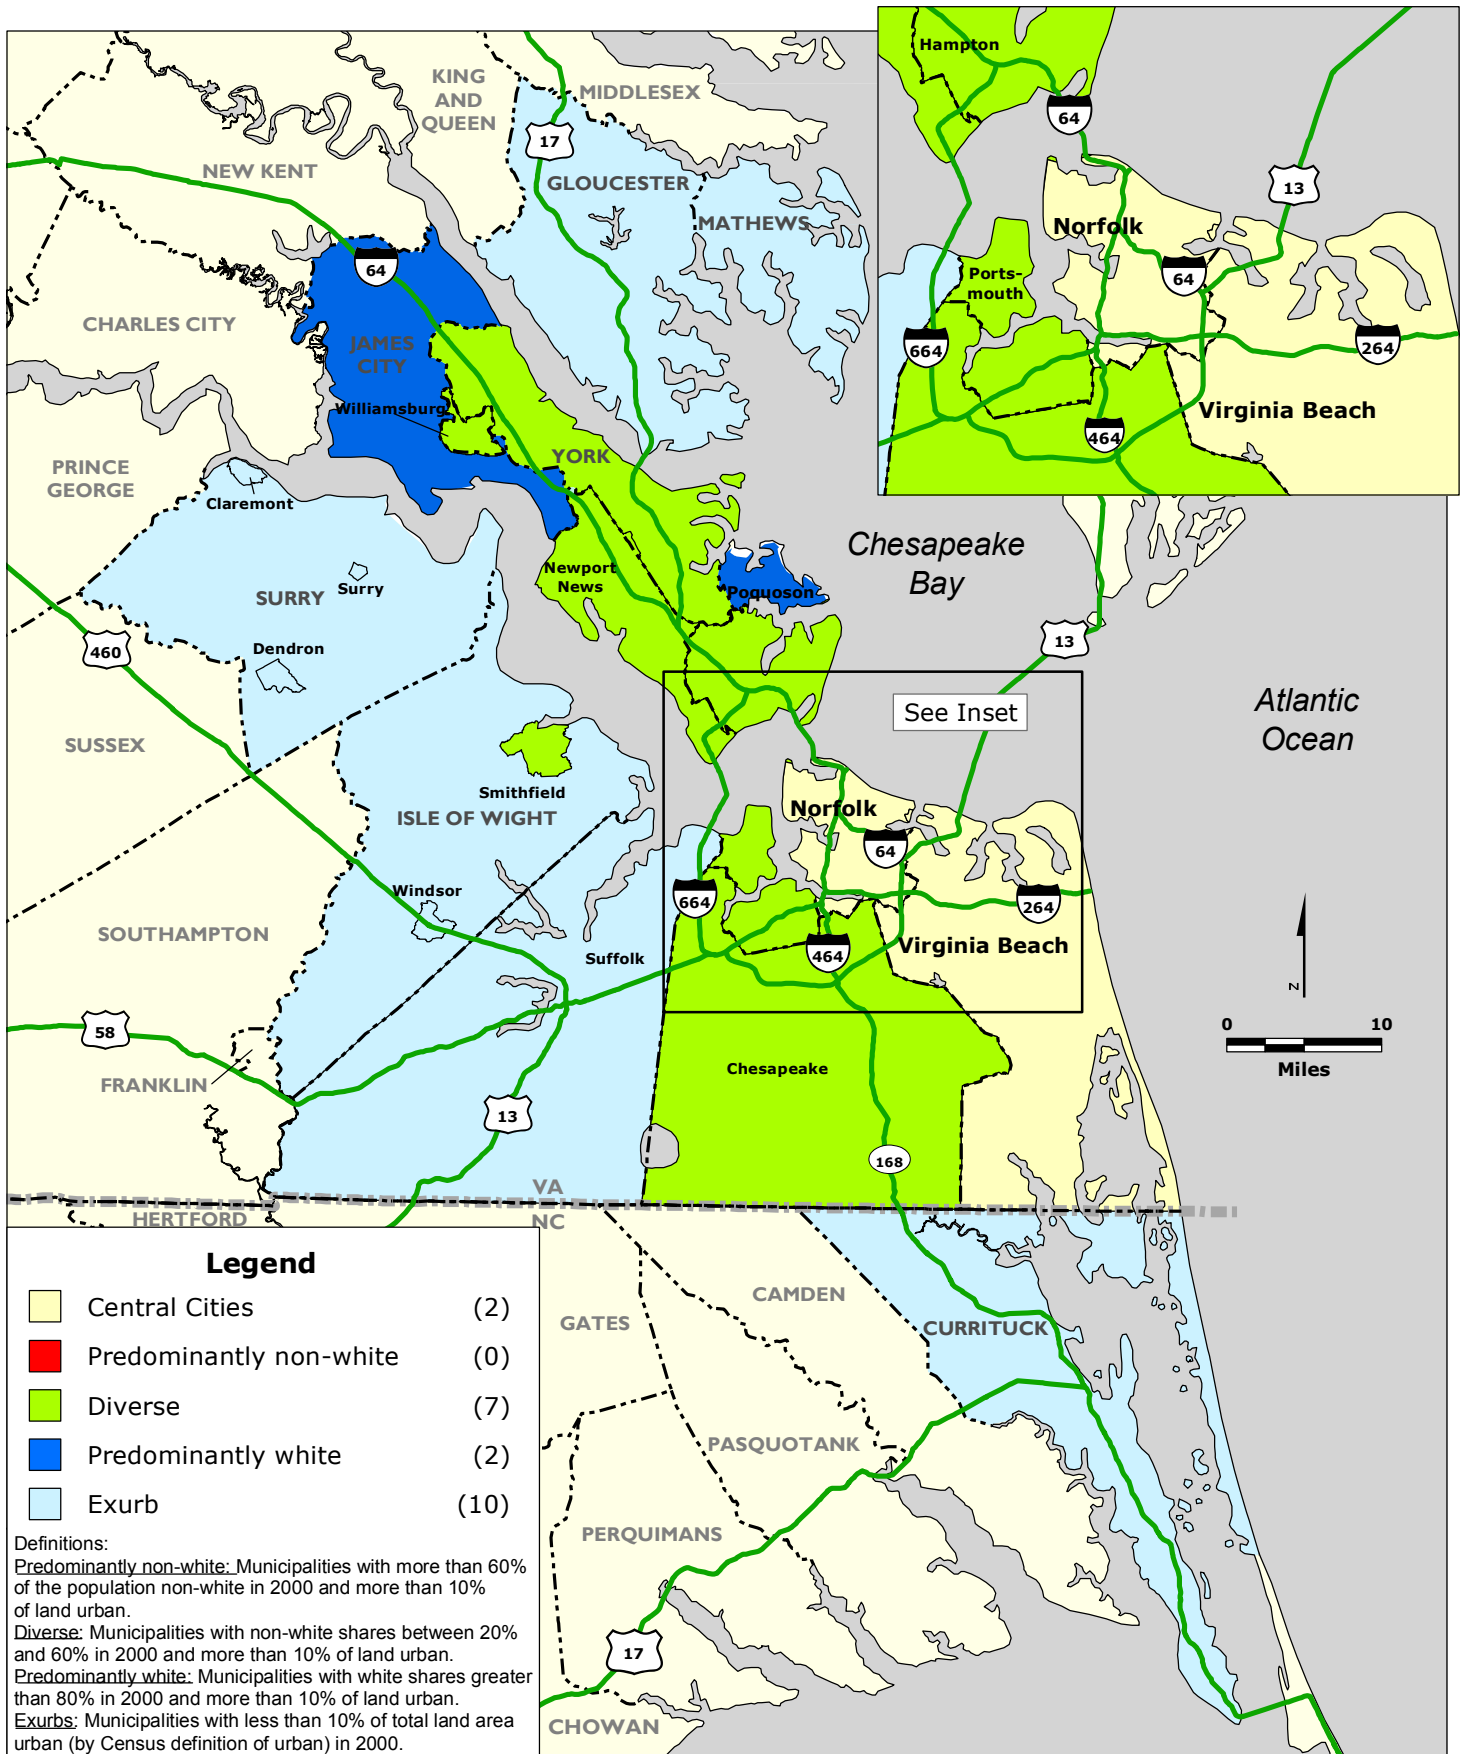

Virginia Beach Metropolitan Area: Fact Sheet

Breakdown of Community Type

	2010 <u>Population</u>	Share of Metro <u>Population</u>	Share of Suburban <u>Population</u>
Diverse	790,529	46	77
Predominantly non-white	0	0	0
Predominantly white	12,150	1	1
Exurb	230,535	13	22
Central City	680,797	40	

Examples of Large Diverse Suburbs

	2000 <u>Population</u>	2010 <u>Population</u>	2010 % of Population <u>Non-white</u>
Chesapeake city	199,184	222,209	40
Newport News city	180,150	180,719	54
Hampton city	146,437	137,436	59
Portsmouth city	100,565	95,535	60
James City County	48,102	67,009	22
York County	56,297	65,464	26
Williamsburg city	11,998	14,068	29
Smithfield town	6,324	8,089	34

Examples of Suburbs in Rapid Transition

	2000 % of Population <u>Non-white</u>	2010 % of Population <u>Non-white</u>	% Point <u>Change</u>
Hampton city	52	59	7
Williamsburg city	22	29	7
Chesapeake city	34	40	6
Newport News city	48	54	6
York County	21	26	5
Portsmouth city	55	60	5

VIRGINIA BEACH-NORFOLK REGION: Community Type by Municipality and County Unincorporated Area, 2000

Data Source: U.S. Census Bureau.